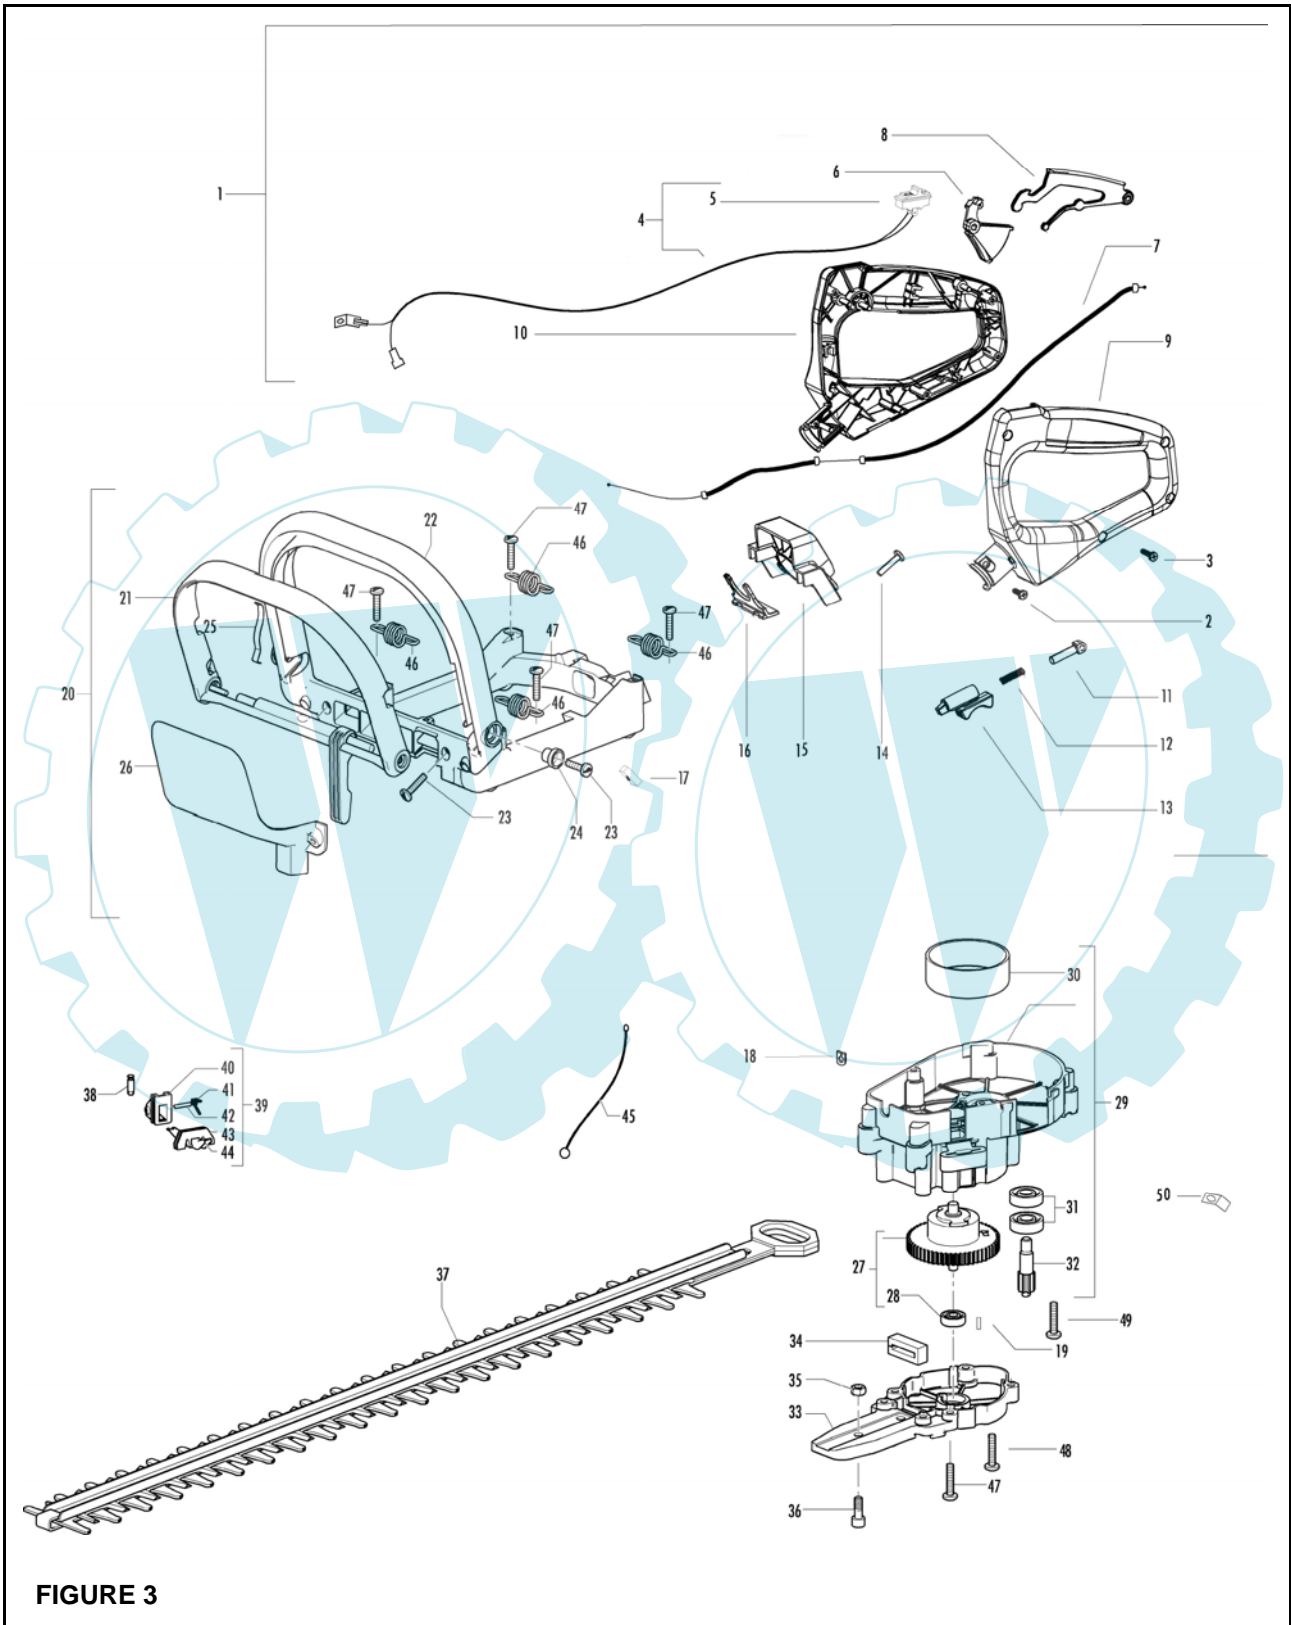

FIGURE 3

 **The Electrolux Group. The world's No.1 choice.**

Item	P/N McC	P/N ELX	Qty	DESCRIPTION	Item	P/N McC	P/N ELX	Qty	DESCRIPTION
<b>FIGURE 3</b>									
1	242276	538242276	1	rear handle ass'y	C 45	242494	538242494	1	gas wire
2	• 241077	538241077	1	screw, self thread.,4x14	C 46	242307	538242307	4	spring
3	• 240862	538240862	4	screw, self thread.,8x14	47	111117	538111117	14	screw 10-14X1"
4	• 242495	538242495	1	wires ass'y	48	218644	538218644	2	screw 10-14X.75
C 5	•• 242439	538242439	1	switch	49	241963	538241963	4	screw M4x22
6	• 242277	538242277	1	throttle trigger	50	228139	538228139	1	fast-on
C 7	• 242496	538242496	1	safety cable					
8	• 242278	538242278	1	safety lever					
9	• 242273	538242273	1	handle, left half					
10	• 242272	538242272	1	handle, right half					
11	• 242282	538242282	1	handle lock piston					
12	• 242346	538242346	1	spring					
13	• 242280	538242280	1	handle lock					
14	242988	538242988	2	screw M5x25					
15	242283	538242283	1	rear handle housing					
16	242284	538242284	1	rear handle flange					
17	229524	538229524	2	nut					
18	236322	538236322	1	wires protection					
19	242493	538242493	1	pin					
20	248911	538248911	1	frame ass'y					
21	• 242300	538242300	1	safety handle					
22	• 242987	538242987	1	frame					
23	• 111117	538111117	4	screw 10-14x1					
24	• 242305	538242305	2	bush					
25	• 242306	538242306	2	spring					
C 26	• 242286	538242286	1	front handle protection					
27	242430	538242430	1	blades brake ass'y					
28	00216404	538216404	1	bearing					
C 29	242275	538242275	1	clutch cover ass'y					
30	• 242310	538242310	1	clutch drum					
31	• 235897	538235897	2	bearing 6000 2RS					
32	• 242312	538242312	1	gear					
33	242302	538242302	1	gear box cover					
B 34	242314	538242314	1	felt shield					
35	235912	538235912	2	M6 nut					
36	236527	538236527	2	screw M6x16					
37	242497	538242497	1	blades ass'y					
38	242329	538242329	1	pin					
39	242318	538242318	1	brake coupling ass'y					
40	• 242301	538024230	1	blade brake support					
41	• 242321	538242321	1	spring					
42	• 242319	538242319	1	pin					
43	• 242316	538242316	1	cable guide					
44	• 242320	538242320	1	blade brake lever					